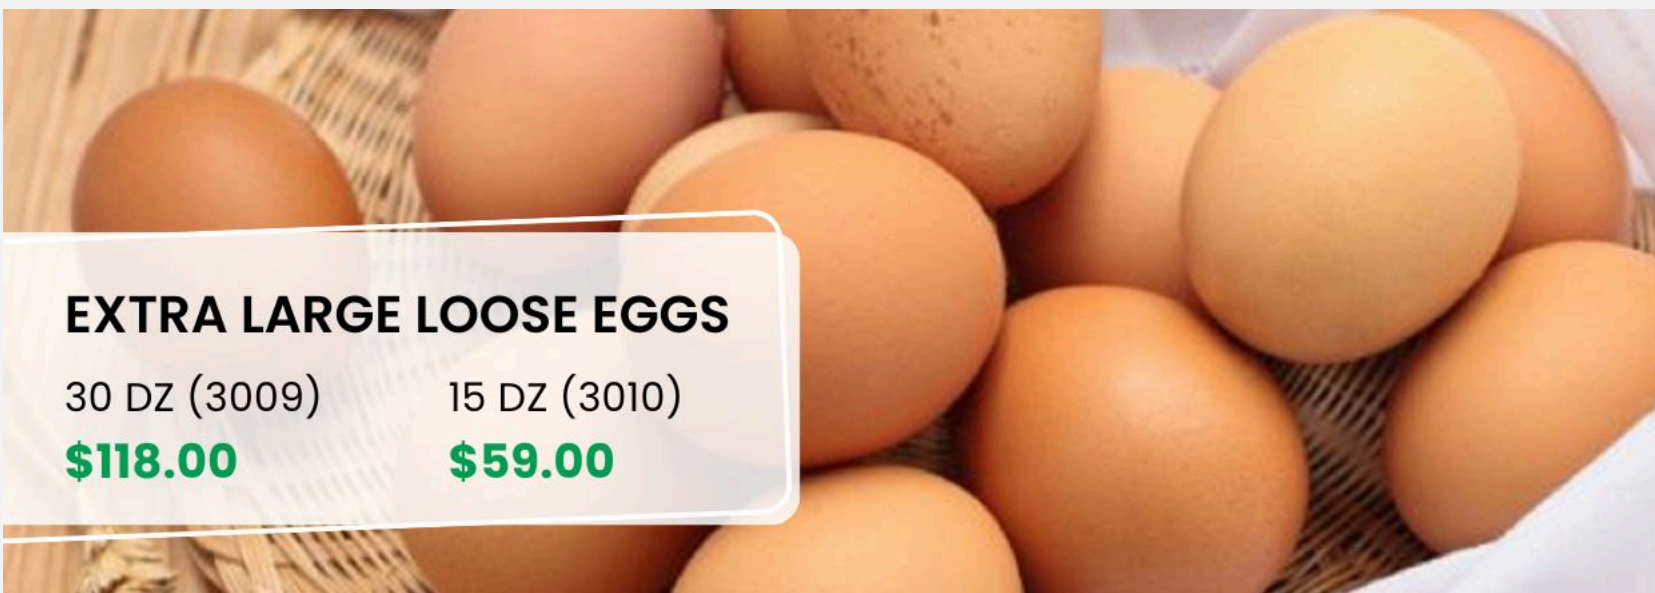

### EXTRA LARGE LOOSE EGGS

30 DZ (3009)      15 DZ (3010)  
**\$118.00**      **\$59.00**